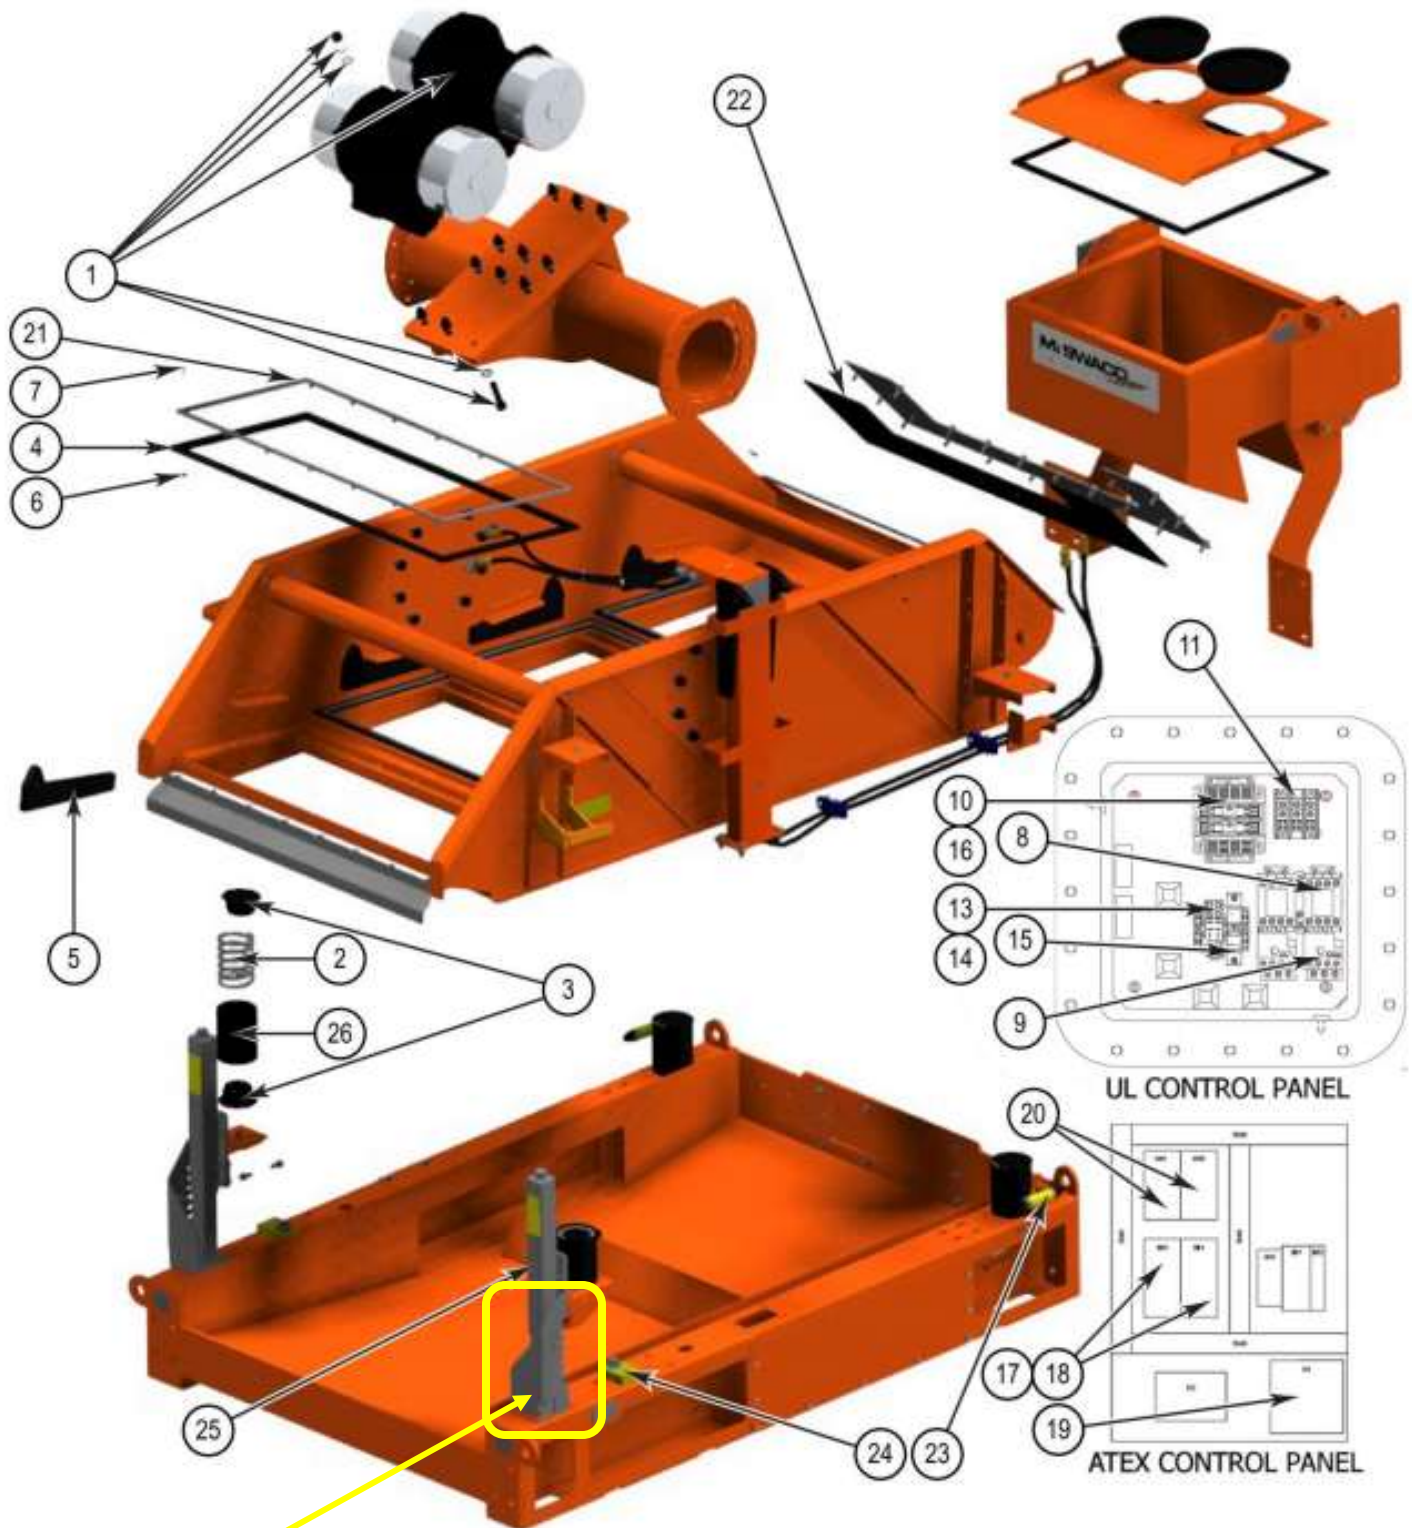

20.1.1.1 MONGOOSE PRO Rig Critical Spares

**Deck Angle Plate (Right Side)**

MONGOOSE PRO Shale Shaker Components Exploded View